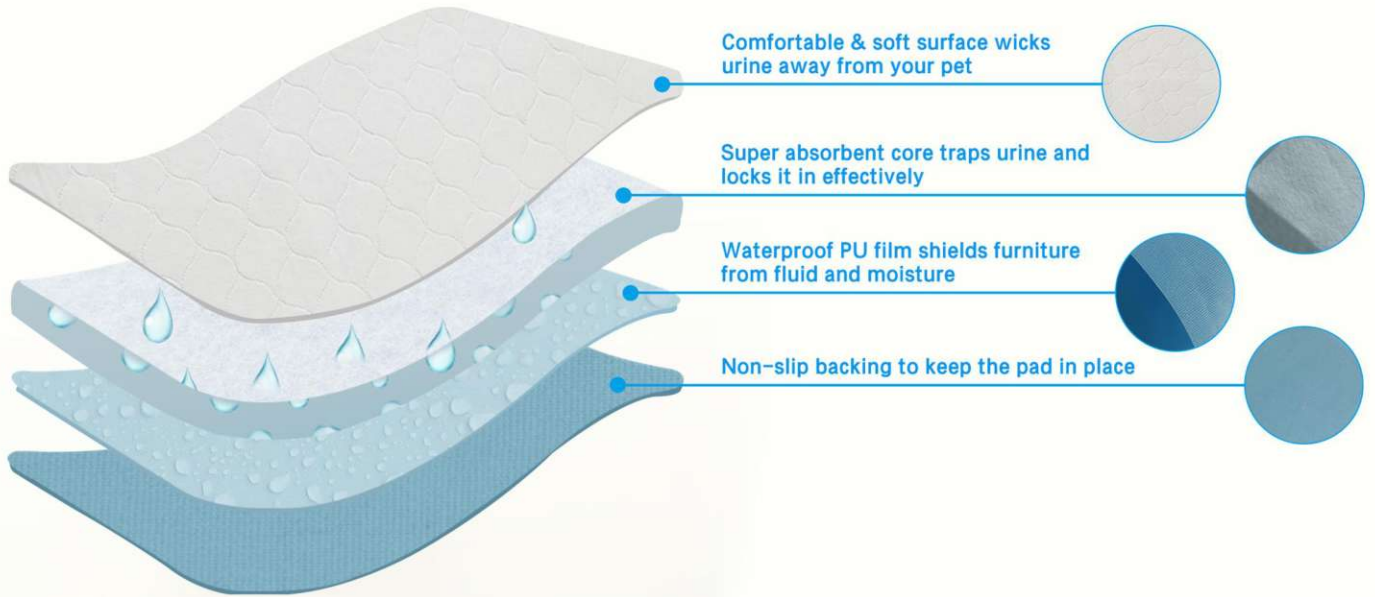

4-layer design